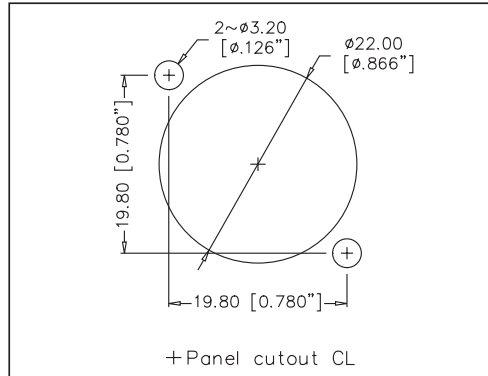

AC SERIES A AND B TYPE CHASSIS PANEL CUTOUT DIMENSIONS - FRONT VIEW

A TYPE

B TYPE

**A AND B TYPE MALE
MOUNTING PITCH**

**A AND B TYPE FEMALE
MOUNTING PITCH**