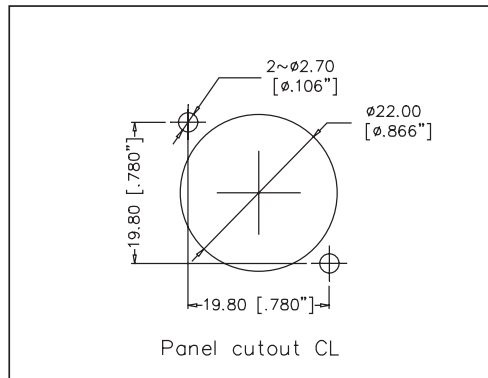

AC SERIES A AND B TYPE CHASSIS PANEL CUTOUT DIMENSIONS - FRONT VIEW

A TYPE

B TYPE

**A AND B TYPE MALE
MOUNTING PITCH**

**A AND B TYPE FEMALE
MOUNTING PITCH**